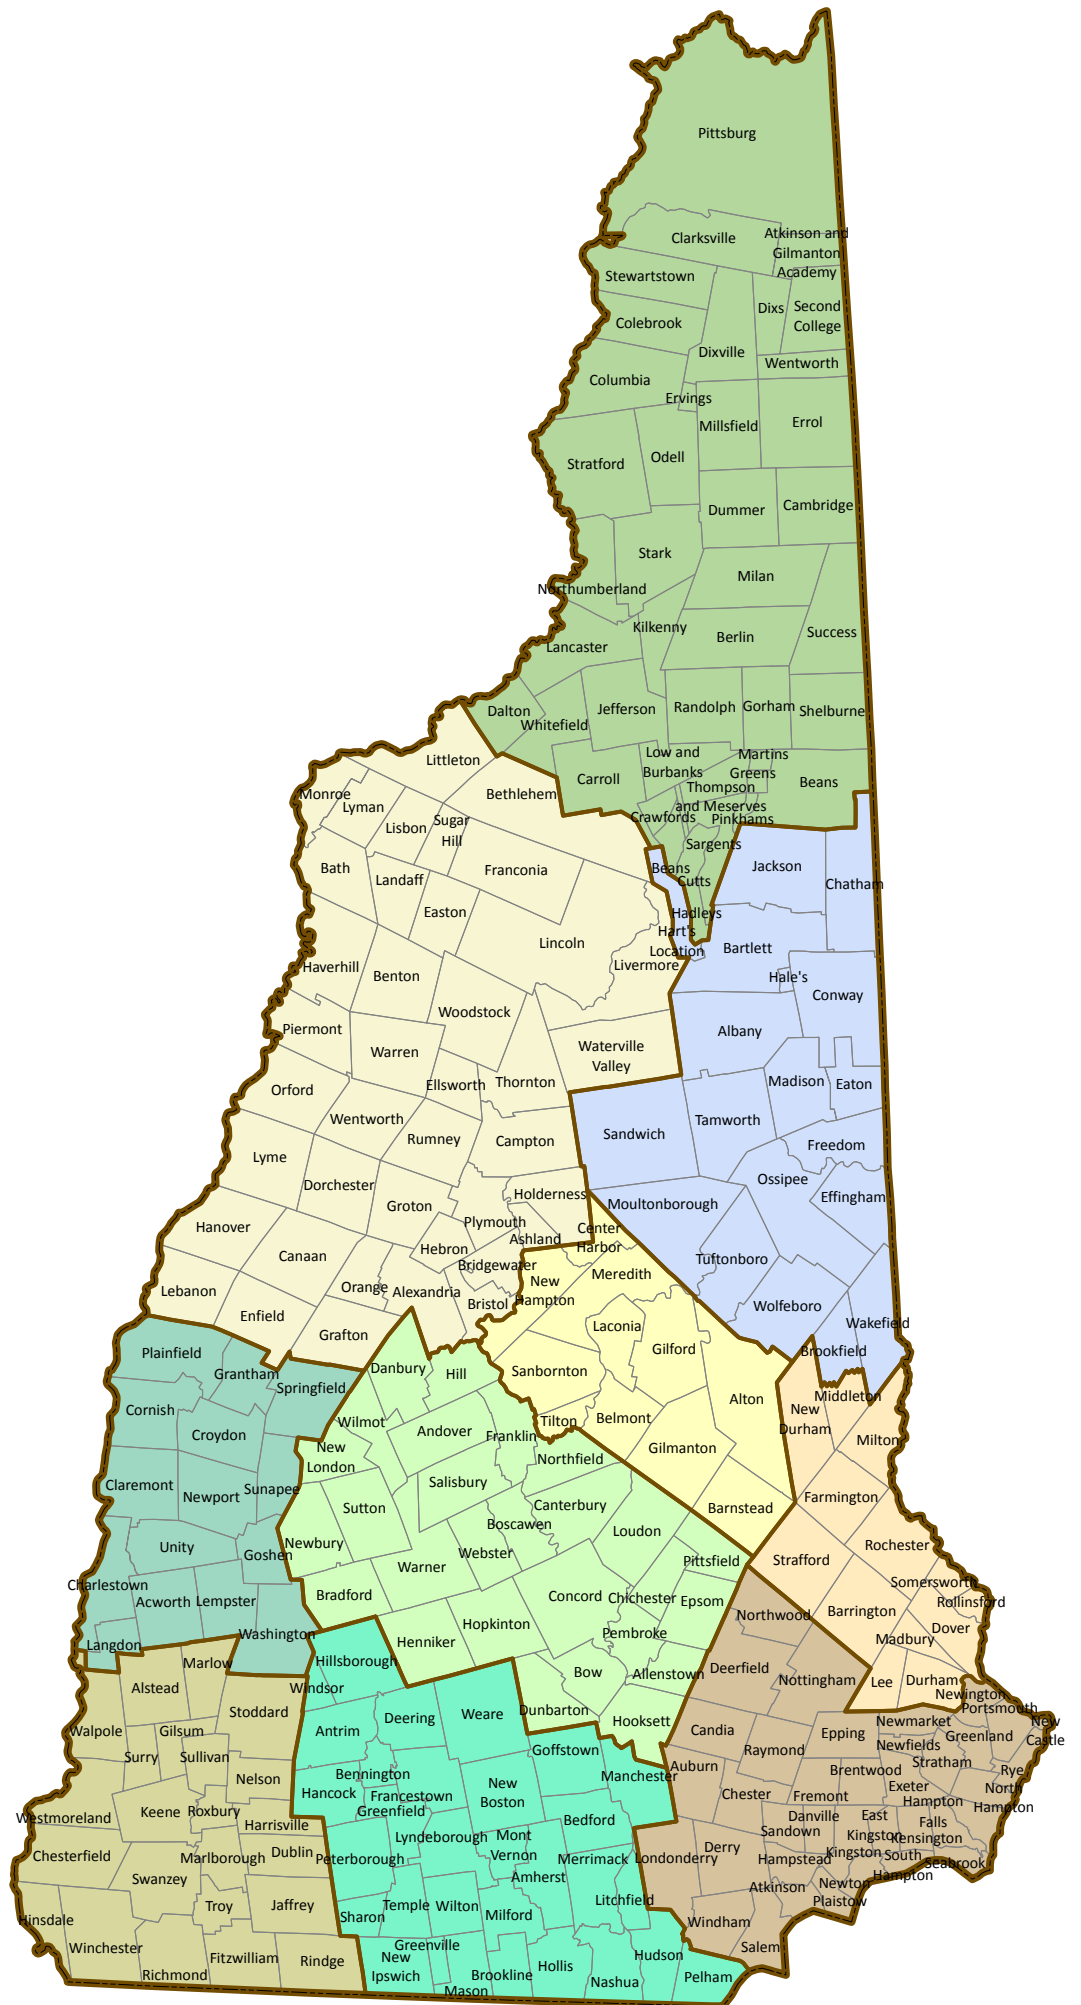

New Hampshire Counties

Legend

- Belknap
- Carroll
- Cheshire
- Coos
- Grafton
- Hillsborough
- Merrimack
- Rockingham
- Strafford
- Sullivan

New Hampshire Cities, Towns, and Unincorporated Places by County

Belknap County

Alton
Barnstead
Belmont
Center Harbor
Gilford
Gilmanton
Laconia
Meredith
New Hampton
Sanbornton
Tilton

Carroll County

Albany
Bartlett
Brookfield
Chatham
Conway
Eaton
Effingham
Freedom
Hale's Location*
Hart's Location
Jackson
Madison
Moultonborough
Ossipee
Sandwich
Tamworth
Tuftonboro
Wakefield
Wolfeboro

Lebanon

Lincoln
Lisbon
Littleton
Livermore*
Lyman
Lyme
Monroe
Orange
Orford
Piermont
Plymouth
Rumney
Sugar Hill
Thornton
Warren
Waterville Valley
Wentworth
Woodstock

Hillsborough County

Amherst
Antrim
Bedford
Bennington
Brookline
Deering
Francestown
Goffstown
Greenfield
Greenville
Hancock
Hillsborough
Hollis
Hudson
Litchfield
Lyndeborough
Manchester
Mason
Merrimack
Milford
Mont Vernon
Nashua
New Boston
New Ipswich
Pelham
Peterborough
Sharon
Temple
Weare
Wilton
Windsor

Strafford County

Barrington
Dover
Durham
Farmington
Lee
Madbury
Middleton
Milton
New Durham
Rochester
Rollinsford
Somersworth
Strafford

Sullivan County

Acworth
Charlestown
Claremont
Cornish
Croydon
Goshen
Grantham
Langdon
Lempster
Newport
Plainfield
Springfield
Sunapee
Unity
Washington