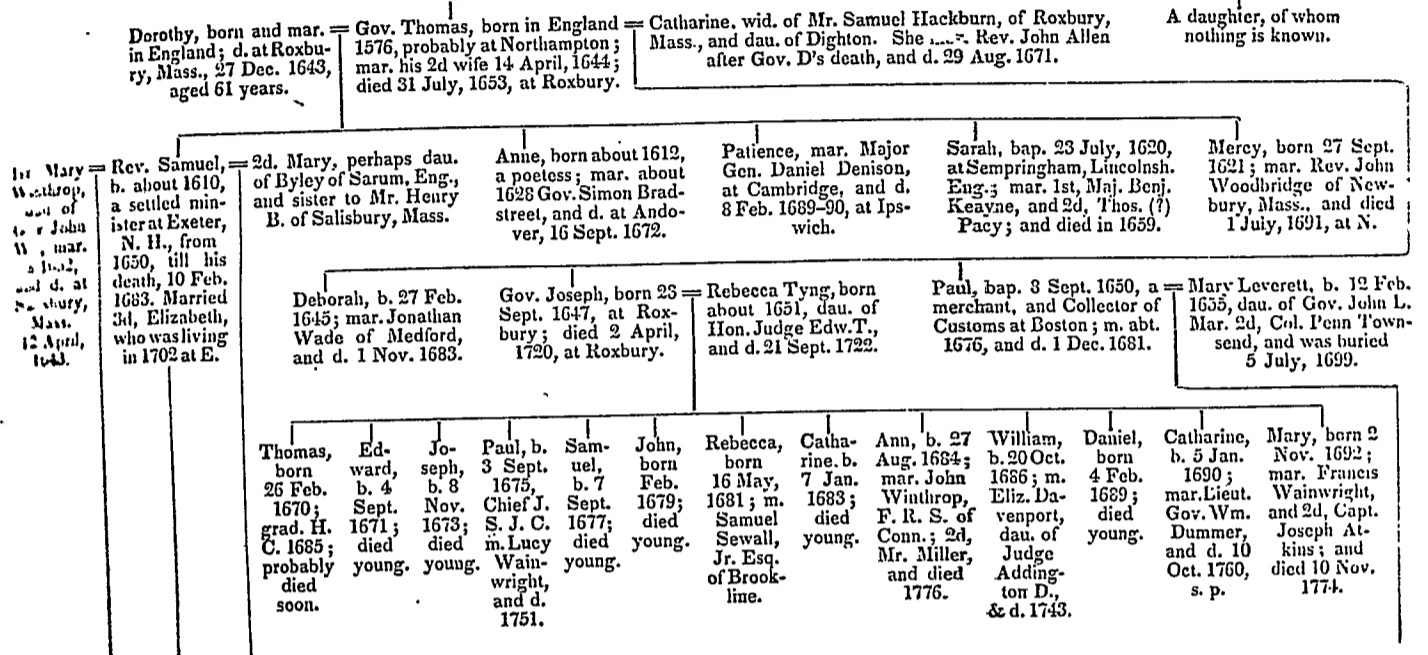

# PEDIGREE OF DUDLEY.

**ROGER DUDLEY,**  
a Captain in the Wars, under  
Queen Elizabeth, was slain in  
early life.

*Mary B.*

*Mary W.*

*Elizabeth*

*Mrs. Ladd*