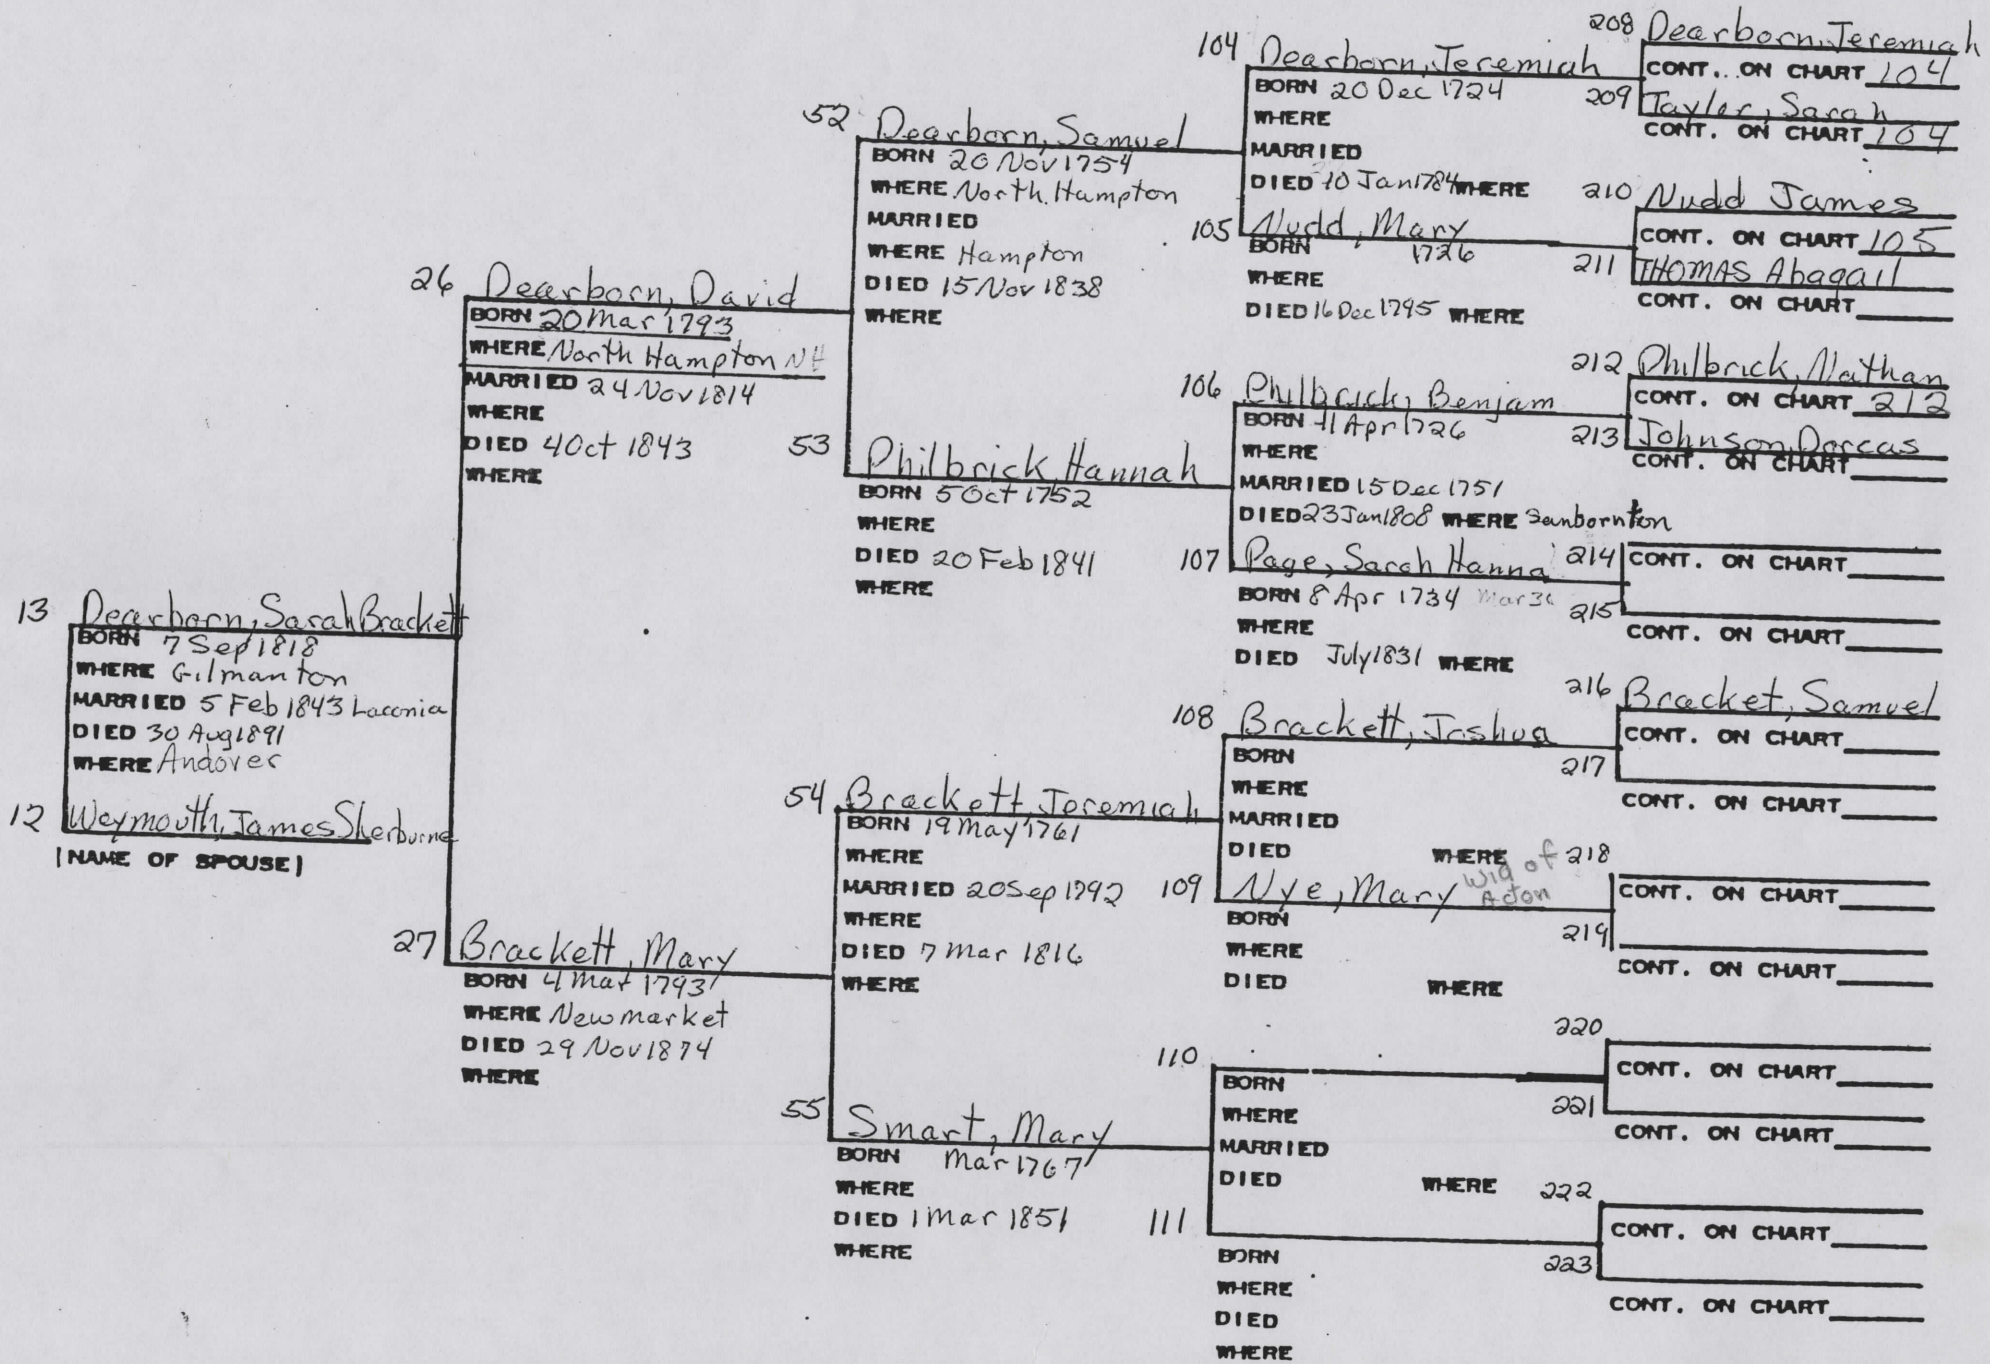

Prepared by: Mary E Caverly
 Date: 1995

PEDIGREE CHART I: _____ FAMILY NAME: _____

Family Chart No. _____

HUSBAND

WIFE

David	Dearborn
(Given Names)	(Surname)
Born <u>18 Mar 1793</u> Place <u>North Hampton</u>	
Died <u>4 Oct 1843</u> Burial _____	
Father <u>Samuel Dearborn</u> See: _____	
Mother <u>Hannah Philbrick</u> See: _____	
Married <u>24 Nov 1814</u> Place _____	

Mary	Brackett
(Given Names)	(Maiden Name)
Born <u>7 Mar 1793</u> Place <u>New Market</u>	
Died <u>29 Nov 1873-4</u> Burial _____	
Father _____ See: _____	
Mother _____ See: _____	

Children

Instructions: If this is a marriage of your ancestors, the Family Chart number will be the same as the Ancestral Lineage Chart number of the male ancestor. If, however, this is a chart of a marriage of your descendants, use the letter "D" plus an unused number. Children are listed down the left side of the chart (surname last), and when a child marries, details on the spouse will be added directly below the details on the child, and the spouse's name (surname last) will be added on the right side of the chart. (BH = Biographical & Historical Chart number, FC = Family Chart number, and AL = Ancestral Lineage Chart number). Under the word "see", list the AL, BH and FC where additional information may be found.